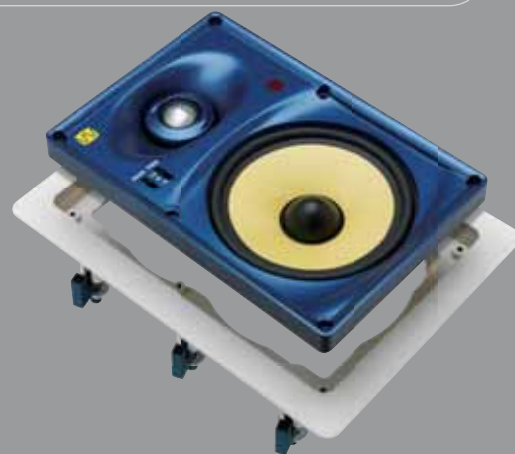

Unique WG Series Baffle
horn shape design for
superior sound dispersion.

**Gold-Plated Speaker Terminals and
Rubber Padded Clamps**
improve sound quality and reduce
vibration.

**1" Aluminum Dome
Asymmetric Tweeters**
rotate for uniform sound
dispersion and extended
high-frequency response.

**Adjustable 3-Position
dB Switches**
(± 3 dB bass and treble)
for customized room
installation.

**Kevlar Cone with
Butyl Rubber Surround**
for smoother response and
low distortion.

Our advanced acoustic technology offers reliability, ease-of-use and the quality sound you demand. Many rooms have audio dead spots because the speaker can't adjust to the size and shape of the room. But with WG Series' unique baffle design, coupled with our pivoting tweeter, the listener can fine tune each speaker to the room, assuring that there's never a bad seat in the house.

In-Wall Speaker Frame
separates from the baffle for
ease of installation.

Specifications

6-1/2" In-Wall and Ceiling Speakers

	WG100C - 6-1/2" Ceiling Speaker	WG100w - 6-1/2" In-Wall Speakers
Frequency Response	50Hz to 20kHz (+/-3dB)	50Hz to 20kHz (+/-3dB)
Maximum Power Rating	100 Watts	100 Watts
Impedance Rating	8-Ohms	8-Ohms
Overall Specifications	9" diameter	9"W x 12-5/16"H
Specifications	6-1/2" Kevlar cone with butyl rubber surround; 1" asymmetrical aluminum dome tweeter	6-1/2" Kevlar cone with butyl rubber surround; 1" asymmetrical aluminum dome tweeter
Mounting Ring	MR6C (8-3/16" diameter)	MR6W (11-1/4"H x 7-15/16"W)
Grille	Paintable Aluminum	Paintable Aluminum
Color	White	White
Warranty	10-Year	10-Year