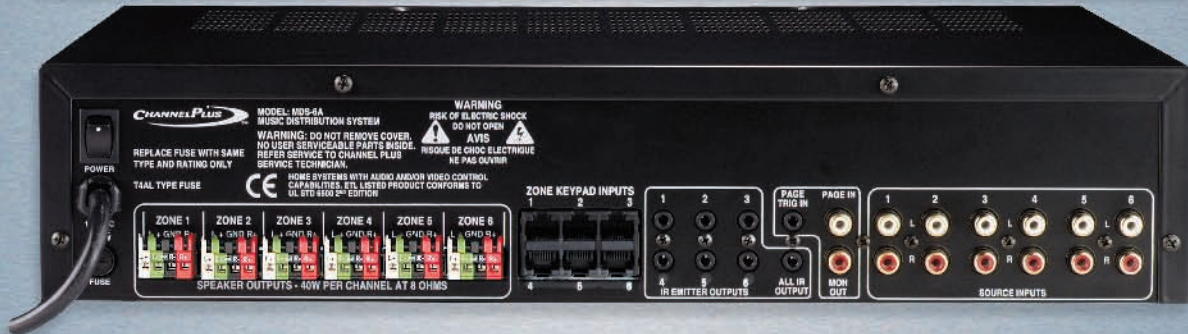

MDS-6A Music Distribution System

- 480 watts of system power
- 40 watts per channel x 12 channels
- Six sources / six speaker zones
- Expandable to 12 zones (with MDS-PCK accessory)
- Music on hold
- Page / Doorbell input & trigger
- Zone On / Off status indicators
- Six source-specific, routed IR output ports

Available Individually or in Two Practical Kits

MCS-1A

MCS-2A

MCS-2A (w/o wallplate)

MCS-1A and MCS-2A Features

- Full IR pass through
- Tri-color, back-lit illumination
- Connects via RJ-45 connector
- Two keypads can be used per speaker zone
- Soft touch buttons (caps can be customized)

MCS-2A Features

- Squirt and learn access port
- Data cloning between keypads
- 500 IR code database on board
- Full audio source control (play, stop, pause, etc.)
- EZ Macro programming (25 macros 10 steps each)